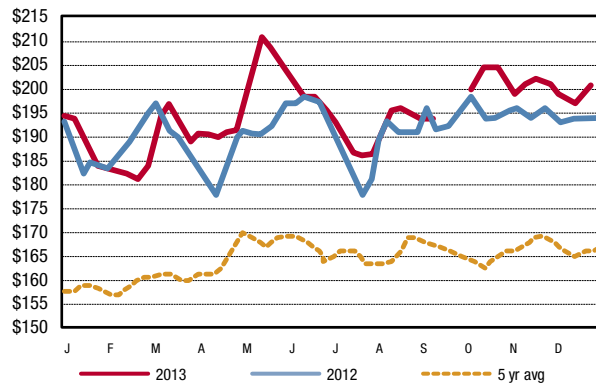

USDA Livestock & Grain Market News

CME feeder cattle index

Weekly choice cutout

5-area weekly live steer price

Simply. Safer.

Moly's Flight Zone Avoidance System & Remote-Controlled Turret Gate is still the **only** livestock system that keeps my Family & Co-workers **Safer** when closing gates on livestock in high impact areas.