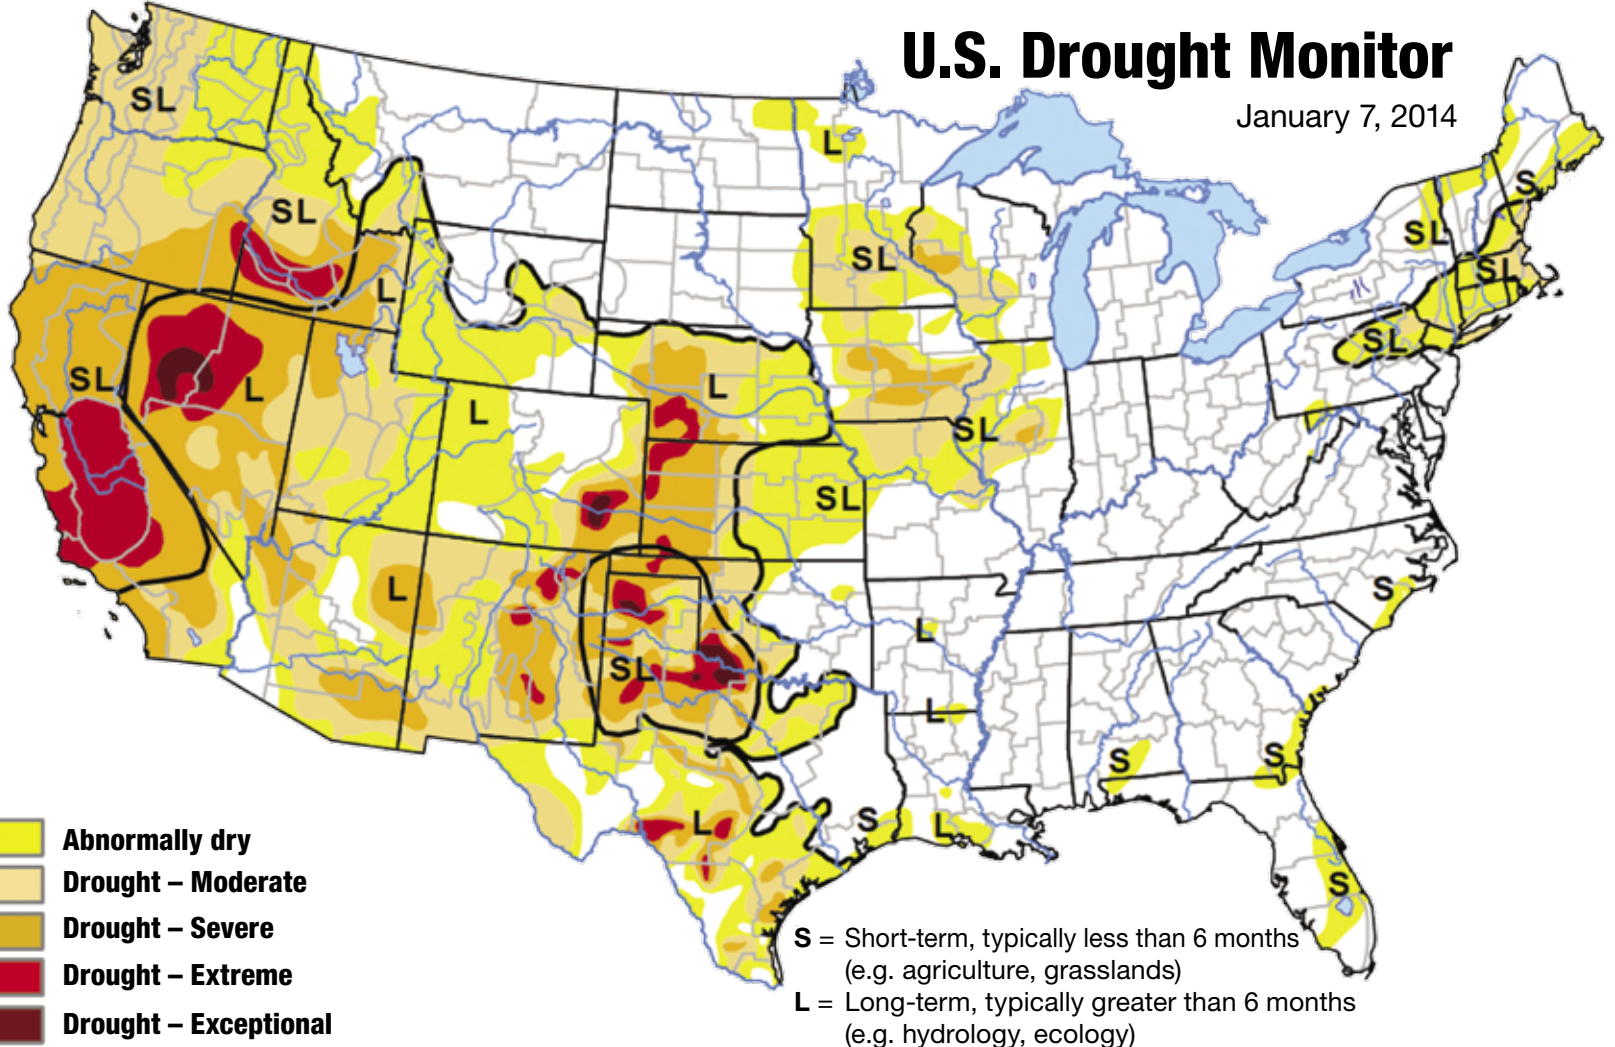

USDA Livestock & Grain Market News

CME feeder cattle index

Weekly choice cutout

5-area weekly live steer price

Simply. Safer.

Moly's Flight Zone Avoidance System & Remote-Controlled Turret Gate is still the **only** livestock system that keeps my Family & Co-workers **Safer** when closing gates on livestock in high impact areas.