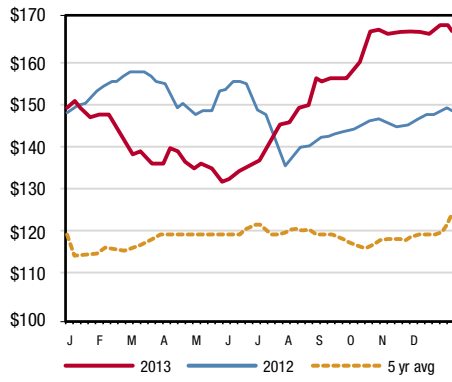

USDA Livestock & Grain Market News

CME feeder cattle index

Weekly choice cutout

5-area weekly live steer price

Simply. Safer.

Moly's Flight Zone Avoidance System & Remote-Controlled Turret Gate is still the **only** livestock system that keeps my Family & Co-workers **Safer** when closing gates on livestock in high impact areas.