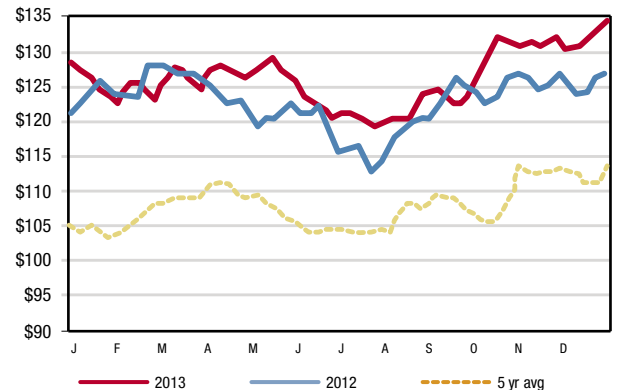

USDA Livestock & Grain Market News

CME feeder cattle index

Weekly choice cutout

5-area weekly live steer price

Simply. Safer.

Moly's Flight Zone Avoidance System & Remote-Controlled Turret Gate is still the **only** livestock system that keeps my Family & Co-workers **Safer** when closing gates on livestock in high impact areas.